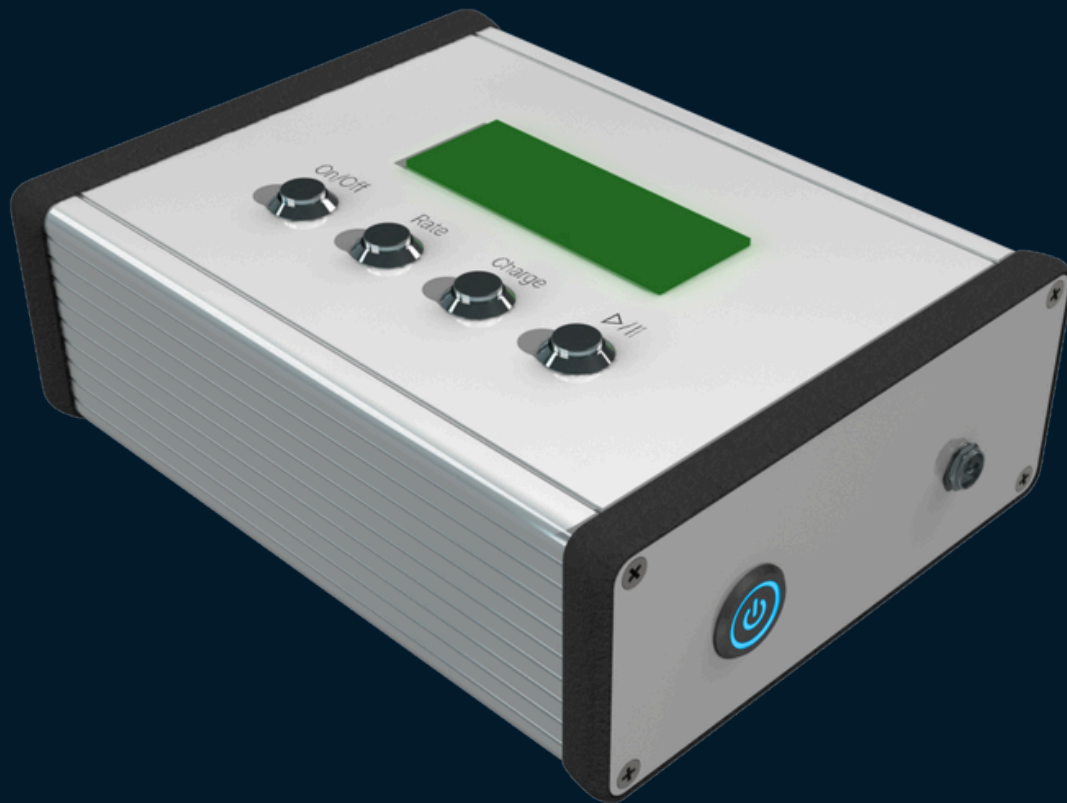

PD SYSTEM

PARTIAL DISCHARGES CALIBRATOR

Standards

IEEE Std C57.124, IEEE Std C57.113, IEEE Std 1434, IEC 60270, IEC 60060, IEEE Std. 400 and NBR 5356

PD CALIBRATOR

Description

Calibration of partial discharge measurement in electrical equipment is essential for satisfactory test performance. Therefore, in this task, calibrators are required as established by standard NBR IEC 60270.

The HVEX Partial Discharge Calibrator is used to adjust devices precisely for the required load setup. This process prevents reading errors in ranges above or below the actual values.

The equipment features excellent usability and high pulse width, eliminating the need for 3 or even 4 devices to perform the same type of calibration.

Applications:

The **HVEX calibrator** is a portable device that allows calibration with bipolar pulses at different intensities and frequencies, making it suitable for use with partial discharge measurement instruments in oil-filled or dry-type transformers, generators, motors, bushings, cables, etc.

Operation

Essential for use in partial discharge measurement or monitoring tests. The calibrator will emit a known and traceable value, emulating the occurrence of a discharge, so the measuring device should be able to recognize it both in terms of occurrence frequency and amplitude.