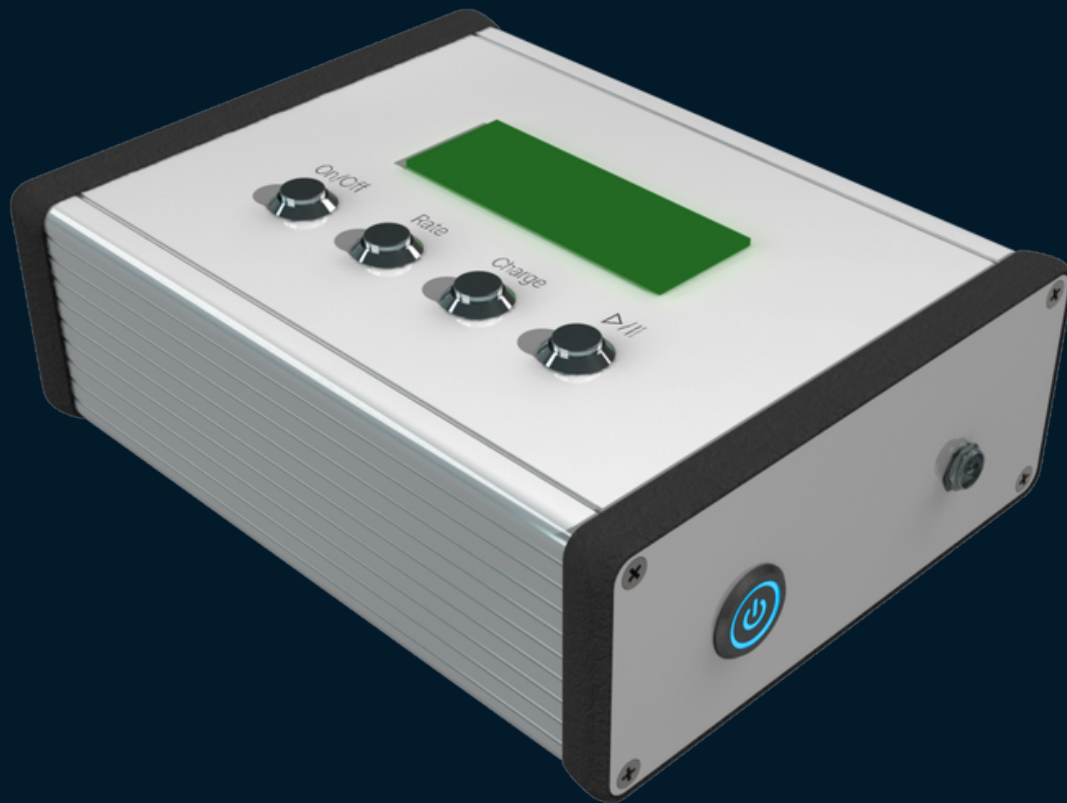

PD

PD CALIBRATOR

Standards

IEEE Std C57.124, IEEE Std C57.113, IEEE Std 1434, IEC 60270, IEC 60060, IEEE Std. 400 and NBR 5356

PD CALIBRATOR

Description

Calibration of partial discharge measurement in electrical equipment is essential for satisfactory test performance. Therefore, in this task, calibrators are required as established by standard NBR IEC 60270.

The HVEX Partial Discharge Calibrator is used to adjust devices precisely for the required load setup. This process prevents reading errors in ranges above or below the actual values.

The equipment features excellent usability and high pulse width, eliminating the need for 3 or even 4 devices to perform the same type of calibration.

Applications:

The **HVEX calibrator** is a portable device that allows calibration with bipolar pulses at different intensities and frequencies, making it suitable for use with partial discharge measurement instruments in oil-filled or dry-type transformers, generators, motors, bushings, cables, etc.

Operation

Essential for use in partial discharge measurement or monitoring tests. The calibrator will emit a known and traceable value, emulating the occurrence of a discharge, so the measuring device should be able to recognize it both in terms of occurrence frequency and amplitude.